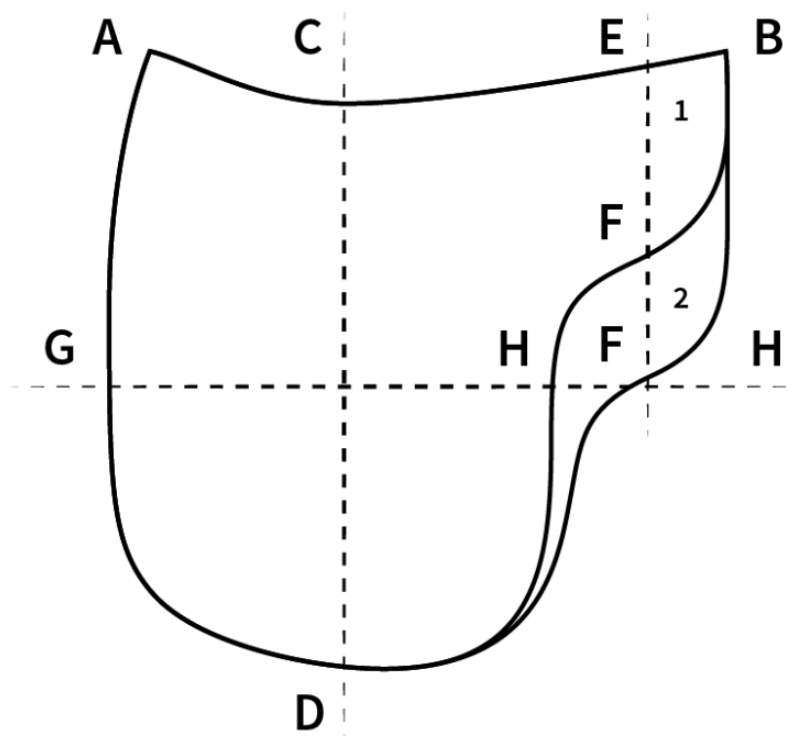

## Mattes Icelandic saddle pads sizing

1. Icelandic saddle pad      2. Icelandic Eurofit saddle pad

|           | A-B                    | C-D                    | E-F          |           | G-H          |           |
|-----------|------------------------|------------------------|--------------|-----------|--------------|-----------|
|           | Saddle pad,<br>Eurofit | Saddle pad,<br>Eurofit | 1.Saddle pad | 2.Eurofit | 1.Saddle pad | 2.Eurofit |
| <b>XL</b> | 60 cm                  | 56 cm                  | 20 cm        | 31 cm     | 44 cm        | 44 cm     |
| <b>L</b>  | 57 cm                  | 56 cm                  | 20 cm        | 31 cm     | 44 cm        | 44 cm     |
| <b>M</b>  | 54 cm                  | 54 cm                  | 20 cm        | 31 cm     | 44 cm        | 44 cm     |

**NB:** Quoted sizes may vary by +/- 2 cm.

Saddle pads may shrink by up to 5 % when washed.

Your E.A. Mattes stockist in Australia:

**MKS EQUINE**

Flex Hoof Boots and Hidalgo Saddlery

<https://www.flexhoofbootsaustralia.com/>