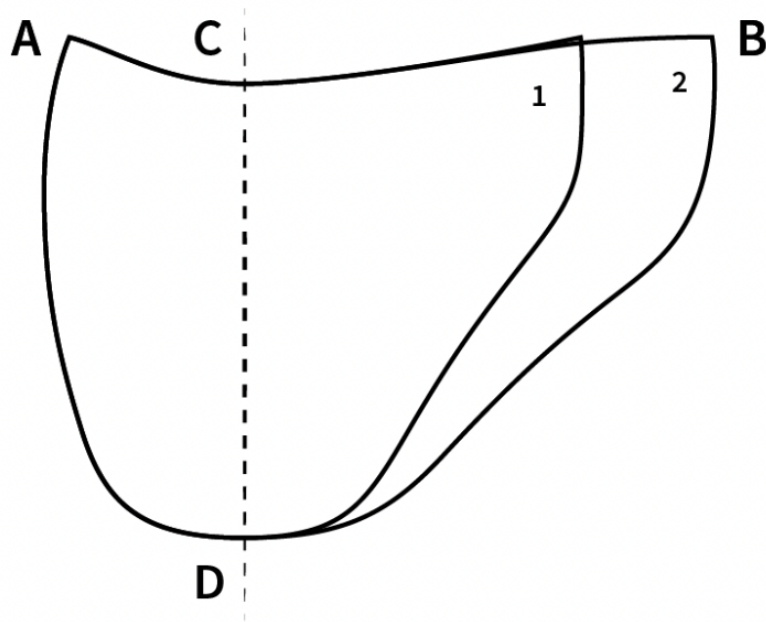

## Mattes endurance saddle pads sizing

1. English endurance pad      2. Western endurance pad

	A-B	C-D
L	60 cm	51 cm
M	55 cm	49 cm

**NB:** Quoted sizes may vary by +/- 2 cm.  
Saddle pads may shrink by up to 5 % when washed.