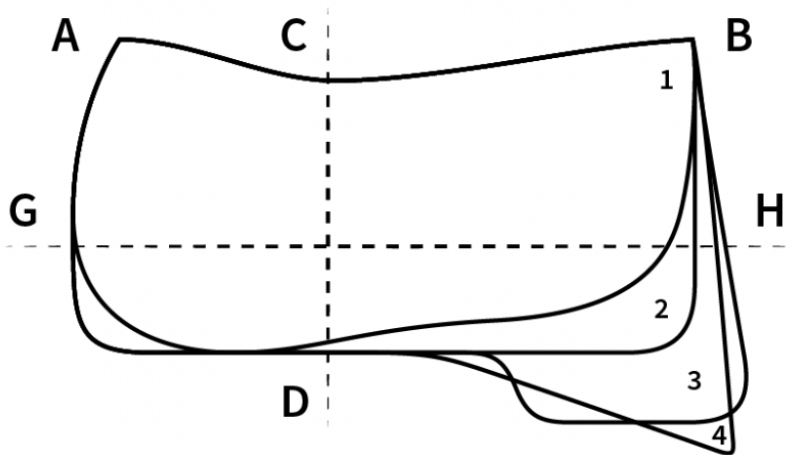

Mattes western saddle pads sizing

1. Round 2. Square 3. Performer 4. California

	A-B	C-D	G-H
XXL	85 cm	36 40 45 cm	90 cm
XL	80 cm	36 40 45 cm	85 cm
L	75 cm	36 40 45 cm	80 cm
M	70 cm	36 40 45 cm	75 cm
S	65 cm	36 40 45 cm	70 cm

NB: Quoted sizes may vary by +/- 2 cm.

Saddle pads may shrink by up to 5 % when washed.

Your E.A. Mattes stockist in Australia:

MKS EQUINE

Flex Hoof Boots and Hidalgo Saddlery

<https://www.flexhoofbootsaustralia.com/>