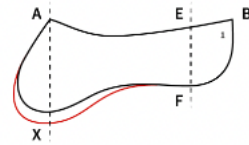

# Mattes half pads sizing

General Purpose

Dressage

Show Jumping

	A-B	A-X (Normal / EWVA Spine-Free®)			E-F	
		General Purpose	Dressage	Show Jumping	GP, Dressage	Show Jumping
<b>XL</b>	62 cm	28 cm / 32 cm	32 cm / 36 cm	31 cm / 36 cm	23,5 cm	22 cm
<b>L</b>	58 cm	28 cm / 32 cm	32 cm / 36 cm	31 cm / 36 cm	21,5 cm	22 cm
<b>M</b>	54 cm	28 cm / 32 cm	32 cm / 36 cm	31 cm / 36 cm	21,5 cm	22 cm
<b>S</b>	47 cm	27 cm / 31 cm	31 cm / 35 cm	30 cm / 34 cm	20 cm	18,5 cm

**NB:** Quoted sizes may vary by +/- 2 cm.  
Saddle pads may shrink by up to 5 % when washed.

Your E.A. Mattes stockist in Australia:

**MKS EQUINE**

Flex Hoof Boots and Hidalgo Saddlery

<https://www.flexhoofbootsaustralia.com/>