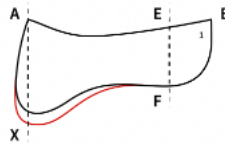

# Mattes half pads sizing

General Purpose

Dressage

Show Jumping

	A-B	A-X (Normal / EWVA Spine-Free®)			E-F	
		General Purpose	Dressage	Show Jumping	GP, Dressage	Show Jumping
<b>XL</b>	62 cm	28 cm / 32 cm	32 cm / 36 cm	31 cm / 36 cm	23,5 cm	22 cm
<b>L</b>	58 cm	28 cm / 32 cm	32 cm / 36 cm	31 cm / 36 cm	21,5 cm	22 cm
<b>M</b>	54 cm	28 cm / 32 cm	32 cm / 36 cm	31 cm / 36 cm	21,5 cm	22 cm
<b>S</b>	47 cm	27 cm / 31 cm	31 cm / 35 cm	30 cm / 34 cm	20 cm	18,5 cm

**NB:** Quoted sizes may vary by +/- 2 cm.  
Saddle pads may shrink by up to 5 % when washed.

Your E.A. Mattes stockist in Australia:

**MKS EQUINE**

Flex Hoof Boots and Hidalgo Saddlery

<https://www.flexhoofbootsaustralia.com/>