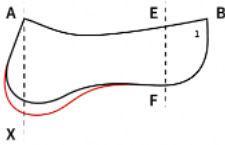

# Mattes half pads sizing

General Purpose

Dressage

Show Jumping

	A-B	A-X (Normal / EWVA Spine-Free®)			E-F	
		General Purpose	Dressage	Show Jumping	GP, Dressage	Show Jumping
<b>XL</b>	62 cm	28 cm / 32 cm	32 cm / 36 cm	31 cm / 36 cm	23,5 cm	22 cm
<b>L</b>	58 cm	28 cm / 32 cm	32 cm / 36 cm	31 cm / 36 cm	21,5 cm	22 cm
<b>M</b>	54 cm	28 cm / 32 cm	32 cm / 36 cm	31 cm / 36 cm	21,5 cm	22 cm
<b>S</b>	47 cm	27 cm / 31 cm	31 cm / 35 cm	30 cm / 34 cm	20 cm	18,5 cm

**NB:** Quoted sizes may vary by +/- 2 cm.  
Saddle pads may shrink by up to 5 % when washed.

Your E.A. Mattes stockist in Australia:

**MKS EQUINE**

Flex Hoof Boots and Hidalgo Saddlery

<https://www.flexhoofbootsaustralia.com/>