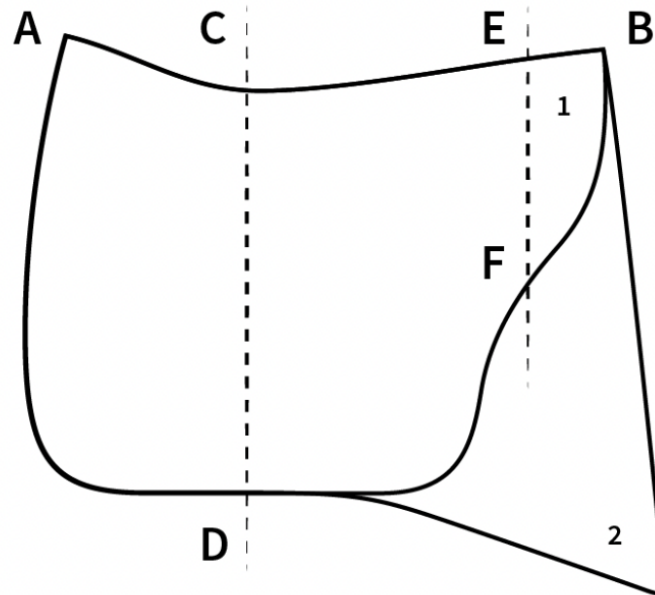

Mattes Spanish saddle pads sizing

Spanish Baroque and Spanish Saddle Pad

	A-B	C-D	E-F
L	70 cm	51 cm	38 cm
M	62 cm	51 cm	38 cm

NB: Quoted sizes may vary by +/- 2 cm.

Saddle pads may shrink by up to 5 % when washed.