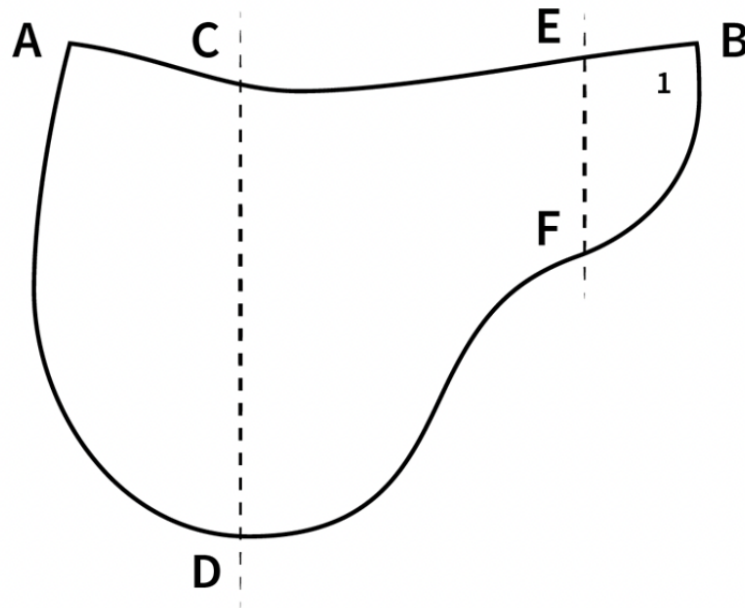

Mattes treeless saddle pads sizing

	A-B	C-D	E-F
L	67 cm	54 cm	23 cm
M	62 cm	49 cm	23 cm

NB: Quoted sizes may vary by +/- 2 cm.

Saddle pads may shrink by up to 5 % when washed.

Your E.A. Mattes stockist in Australia: